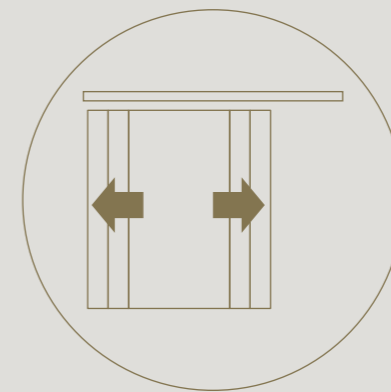

Active and passive door with equally slim profiles

Equipped with a slam post between both doors

DIVINA

FIXED WALL WITH SWING DOOR

Thanks to divina® fixed wall with swing door, you can close off spaces without sacrificing the visual connection between different rooms.

Magnotica® pro magnetic closure
invisibly integrated

Seamless integration of
invisible tyo hinges

DIVINA

SLIDING DOOR

A sliding door in line with its fixed wall.

The recessed running track ensures all profiles are seamlessly aligned

Identical finish on both sides of the sliding door

DIVINA

Sliding doors feature a
double-acting soft close

Only 0.2" clearance between
the glass wall and door

DIVINA

CORNER

The corner profile offers the possibility to connect walls and build complete rooms with divina®.