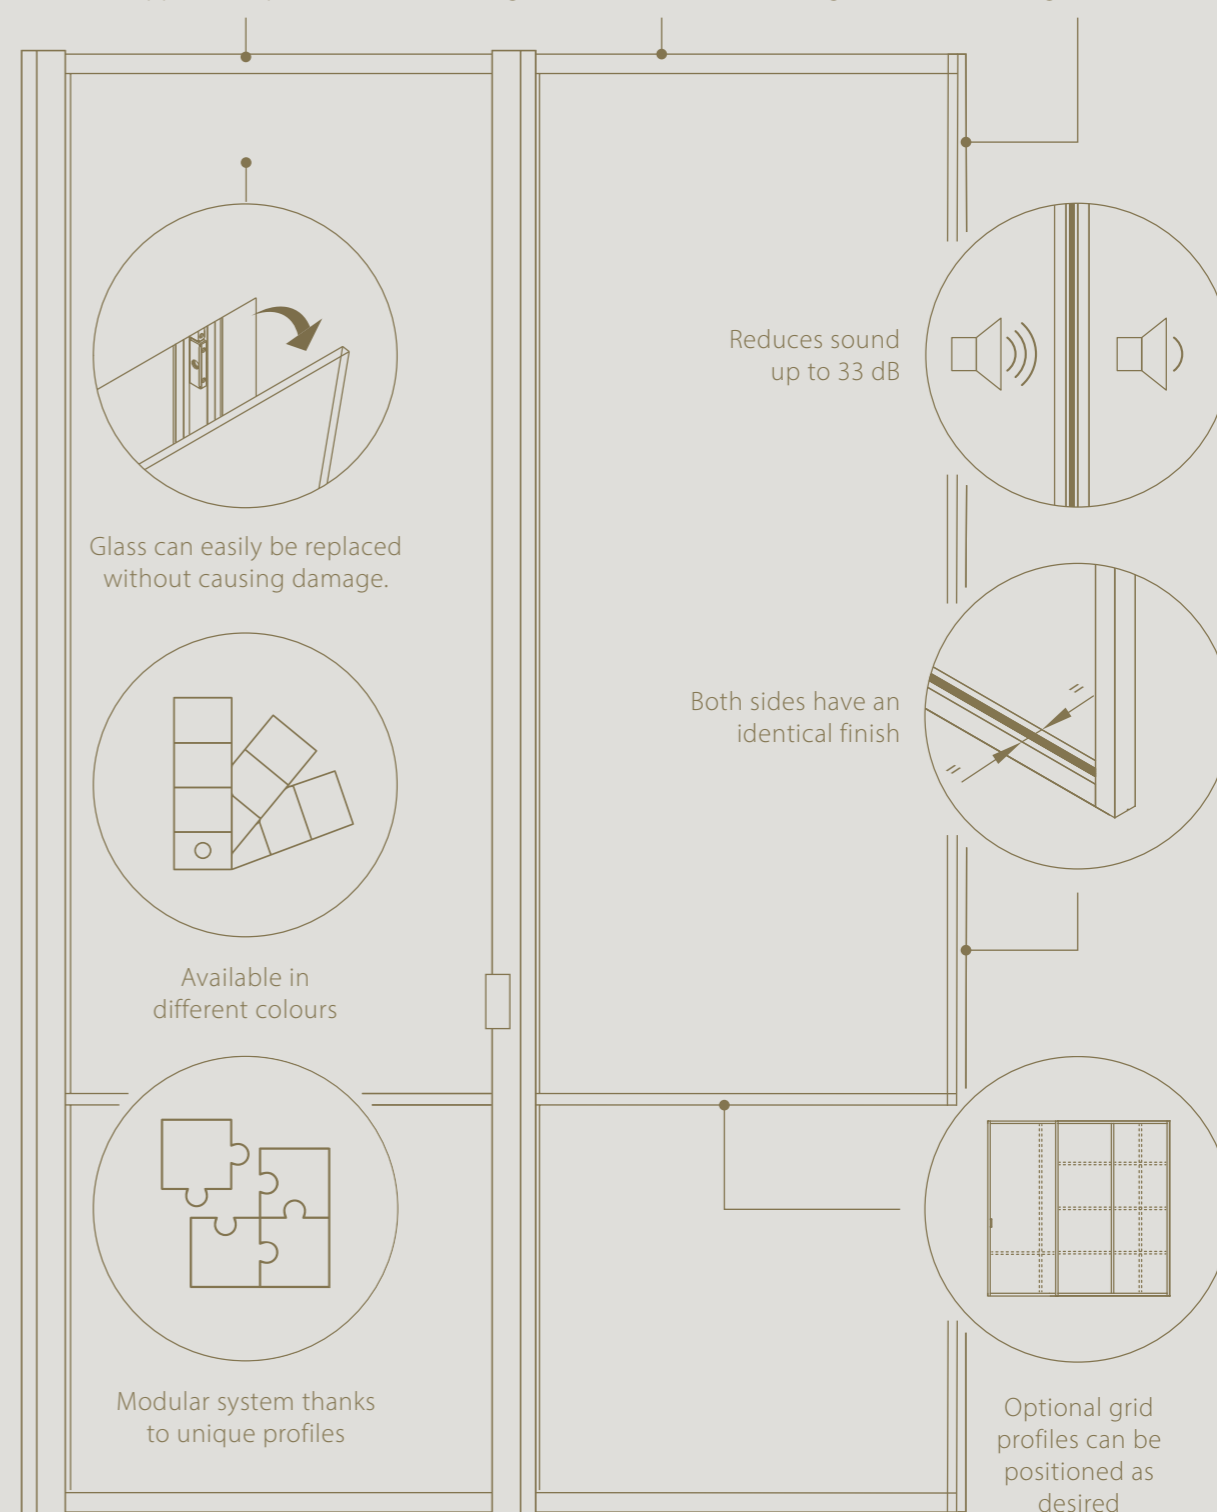

ARLU[®]
DIVINA

DIVINA

Architectural glass partitions and doors
to optimize your space

Divina® - architectural glass partitions and doors to optimize your space. With a large number of possible configurations, the divina range fits into any interior. The innovative aluminium structure provides a refined and minimalist look that is perfect for homes, offices, hotels, and restaurants.

Floor-to-ceiling application possible

2D adjustable for a perfect alignment with floor and ceiling

1.38" wide profiles suitable for different glass thicknesses

CONFIGURATIONS

DIVINA

FIXED WALL

Thanks to the divina® glass partitions, rooms can easily be divided without sacrificing light and openness.

Divina glass walls dampen sound
up to 33 dB
(ISO 717-1)

DIVINA

FIXED WALL WITH END POST

End posts give a sleek finish to divina fixed walls.

Refined 1.38" side profile,
in line with other profiles

DIVINA

SWING DOOR

A minimalist eye-catcher in any interior.

Magnotica® pro magnetic closure
invisibly integrated

Seamless integration of
invisible tyo hinges

3D adjustable thanks to the height,
width and depth adjustment

DIVINA