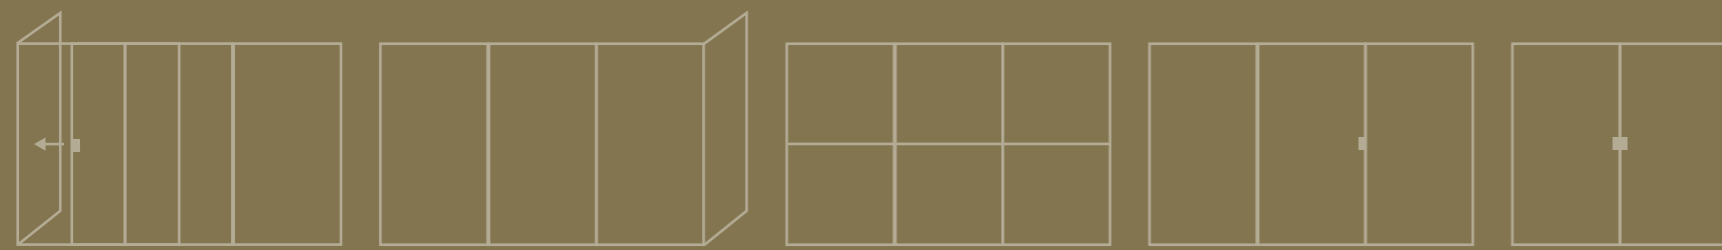

Floor-to-ceiling application possible

2D adjustable for a perfect alignment with floor and ceiling

1.38" wide profiles suitable for different glass thicknesses

CONFIGURATIONS

DIVINA

FIXED WALL

Thanks to the divina® glass partitions, rooms can easily be divided without sacrificing light and openness.

Divina glass walls dampen sound
up to 33 dB
(ISO 717-1)

DIVINA

FIXED WALL WITH END POST

End posts give a sleek finish to divina fixed walls.

Refined 1.38" side profile,
in line with other profiles

DIVINA

SWING DOOR

A minimalist eye-catcher in any interior.

Magnotica® pro magnetic closure
invisibly integrated

Seamless integration of
invisible tyo hinges

3D adjustable thanks to the height,
width and depth adjustment

DIVINA