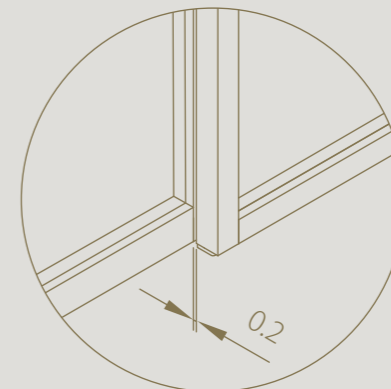

Magnotica® pro magnetic closure
invisibly integrated

Seamless integration of
invisible tyo hinges

DIVINA

SLIDING DOOR

A sliding door in line with its fixed wall.

The recessed running track ensures all profiles are seamlessly aligned

Identical finish on both sides of the sliding door

DIVINA

Sliding doors feature a
double-acting soft close

Only 0.2" clearance between
the glass wall and door

DIVINA

CORNER

The corner profile offers the possibility to connect walls and build complete rooms with divina®.