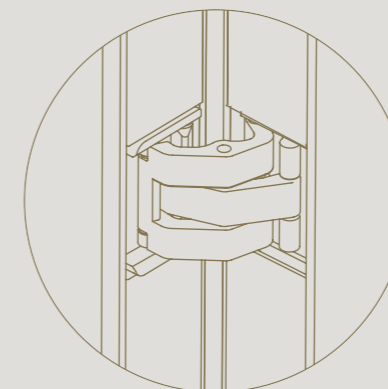

Floor-to-ceiling application possible

2D adjustable for a perfect alignment with floor and ceiling

1.38" wide profiles suitable for different glass thicknesses

CONFIGURATIONS

DIVINA

FIXED WALL

Thanks to the divina® glass partitions, rooms can easily be divided without sacrificing light and openness.

Divina glass walls dampen sound
up to 33 dB
(ISO 717-1)

DIVINA

FIXED WALL WITH END POST

End posts give a sleek finish to divina fixed walls.

Refined 1.38" side profile,
in line with other profiles

DIVINA

SWING DOOR

A minimalist eye-catcher in any interior.

Magnotica® pro magnetic closure
invisibly integrated

Seamless integration of
invisible tyo hinges

3D adjustable thanks to the height,
width and depth adjustment

DIVINA

DOUBLE SWING DOOR

A passively locked door and an active door form a minimalist solution for practical double swing doors.

Discreet slider to simultaneously release the upper and lower lock from the passive door