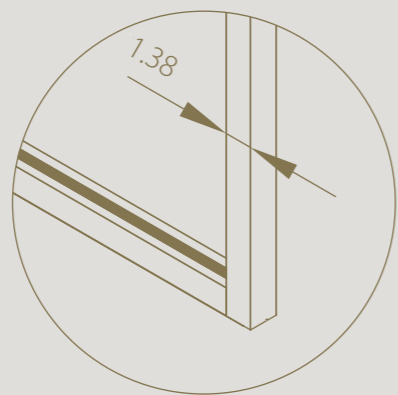

Floor-to-ceiling application possible

2D adjustable for a perfect alignment with floor and ceiling

1.38" wide profiles suitable for different glass thicknesses

CONFIGURATIONS

DIVINA

FIXED WALL

Thanks to the divina® glass partitions, rooms can easily be divided without sacrificing light and openness.

Divina glass walls dampen sound
up to 33 dB
(ISO 717-1)

DIVINA

FIXED WALL WITH END POST

End posts give a sleek finish to divina fixed walls.

Refined 1.38" side profile,
in line with other profiles

DIVINA

SWING DOOR