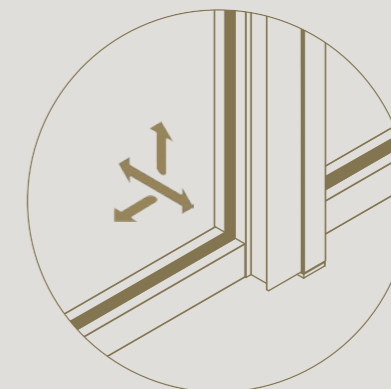

Floor-to-ceiling application possible

2D adjustable for a perfect alignment with floor and ceiling

1.38" wide profiles suitable for different glass thicknesses

CONFIGURATIONS

DIVINA

FIXED WALL

Thanks to the divina® glass partitions, rooms can easily be divided without sacrificing light and openness.

Divina glass walls dampen sound
up to 33 dB
(ISO 717-1)

DIVINA

FIXED WALL WITH END POST

End posts give a sleek finish to divina fixed walls.

Refined 1.38" side profile,
in line with other profiles

DIVINA

SWING DOOR

A minimalist eye-catcher in any interior.

Magnotica® pro magnetic closure
invisibly integrated

Seamless integration of
invisible tyo hinges

3D adjustable thanks to the height,
width and depth adjustment

DIVINA