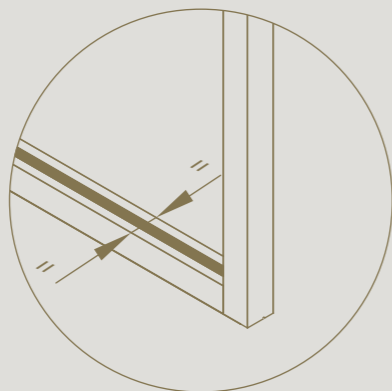

Active and passive door with equally slim profiles

Equipped with a slam post between both doors

DIVINA

FIXED WALL WITH SWING DOOR

Thanks to divina® fixed wall with swing door, you can close off spaces without sacrificing the visual connection between different rooms.

Magnotica® pro magnetic closure
invisibly integrated

Seamless integration of
invisible tyo hinges

DIVINA

SLIDING DOOR

A sliding door in line with its fixed wall.

The recessed running track ensures all profiles are seamlessly aligned