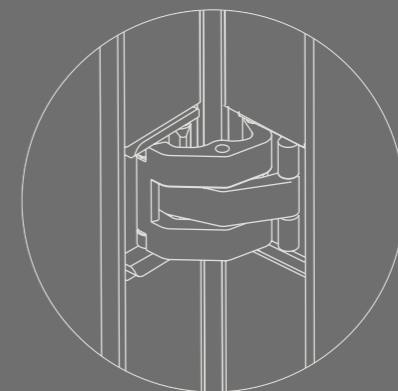

Active and passive door with equally slim profiles

Equipped with a slam post between both doors

DIVINA

FIXED WALL WITH SWING DOOR

Thanks to divina® fixed wall with swing door, you can close off spaces without sacrificing the visual connection between different rooms.

Magnotica® pro magnetic closure
invisibly integrated

Seamless integration of
invisible tyo hinges

DIVINA

SLIDING DOOR

A sliding door in line with its fixed wall.

The recessed running track ensures all profiles are seamlessly aligned