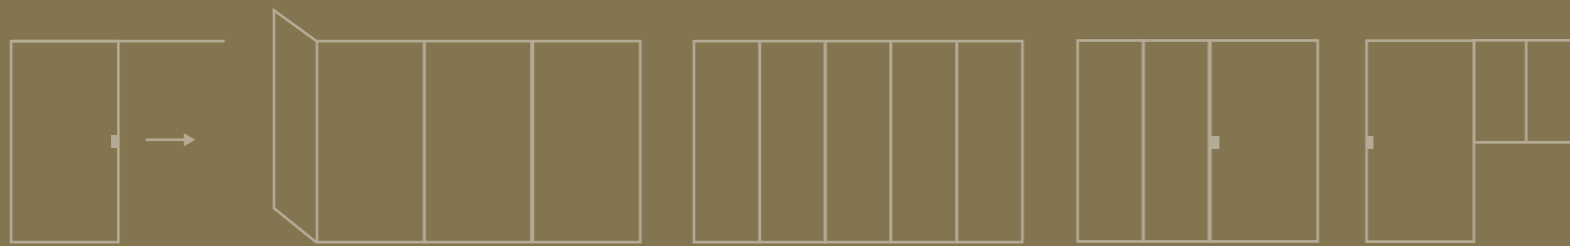

Floor-to-ceiling application possible

2D adjustable for a perfect alignment with floor and ceiling

1.38" wide profiles suitable for different glass thicknesses

CONFIGURATIONS

DIVINA

FIXED WALL

Thanks to the divina® glass partitions, rooms can easily be divided without sacrificing light and openness.

Divina glass walls dampen sound
up to 33 dB
(ISO 717-1)

DIVINA

FIXED WALL WITH END POST

End posts give a sleek finish to divina fixed walls.

Refined 1.38" side profile,
in line with other profiles

DIVINA

SWING DOOR

A minimalist eye-catcher in any interior.

Magnotica® pro magnetic closure
invisibly integrated

Seamless integration of
invisible tyo hinges

3D adjustable thanks to the height,
width and depth adjustment

DIVINA