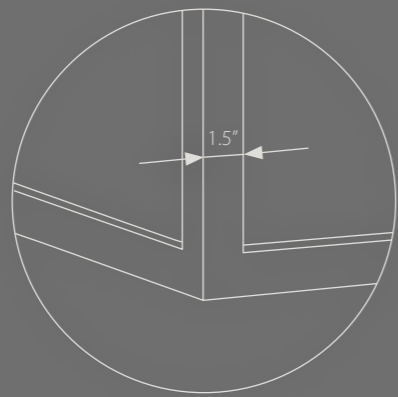

Identical finish on both sides of the sliding door

DIVINA

Sliding doors feature a
double-acting soft close

Only 0.2" clearance between
the glass wall and door

DIVINA

CORNER

The corner profile offers the possibility to connect walls and build complete rooms with divina®.