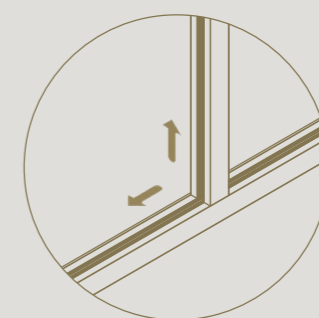

Floor-to-ceiling application possible

2D adjustable for a perfect alignment with floor and ceiling

1.38" wide profiles suitable for different glass thicknesses

CONFIGURATIONS

DIVINA

FIXED WALL

Thanks to the divina® glass partitions, rooms can easily be divided without sacrificing light and openness.

Divina glass walls dampen sound
up to 33 dB
(ISO 717-1)

DIVINA

FIXED WALL WITH END POST

End posts give a sleek finish to divina fixed walls.

Refined 1.38" side profile,
in line with other profiles

DIVINA

SWING DOOR

A minimalist eye-catcher in any interior.

Magnotica® pro magnetic closure
invisibly integrated

Seamless integration of
invisible tyo hinges

3D adjustable thanks to the height,
width and depth adjustment

DIVINA