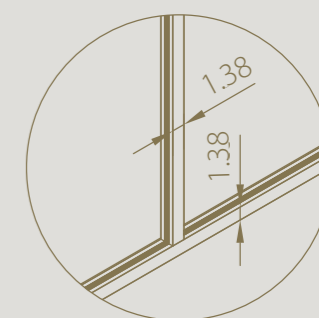

Floor-to-ceiling application possible

2D adjustable for a perfect alignment with floor and ceiling

1.38" wide profiles suitable for different glass thicknesses

CONFIGURATIONS

DIVINA

FIXED WALL

Thanks to the divina® glass partitions, rooms can easily be divided without sacrificing light and openness.

Divina glass walls dampen sound
up to 33 dB
(ISO 717-1)

DIVINA

FIXED WALL WITH END POST

End posts give a sleek finish to divina fixed walls.

Refined 1.38" side profile,
in line with other profiles

DIVINA

SWING DOOR